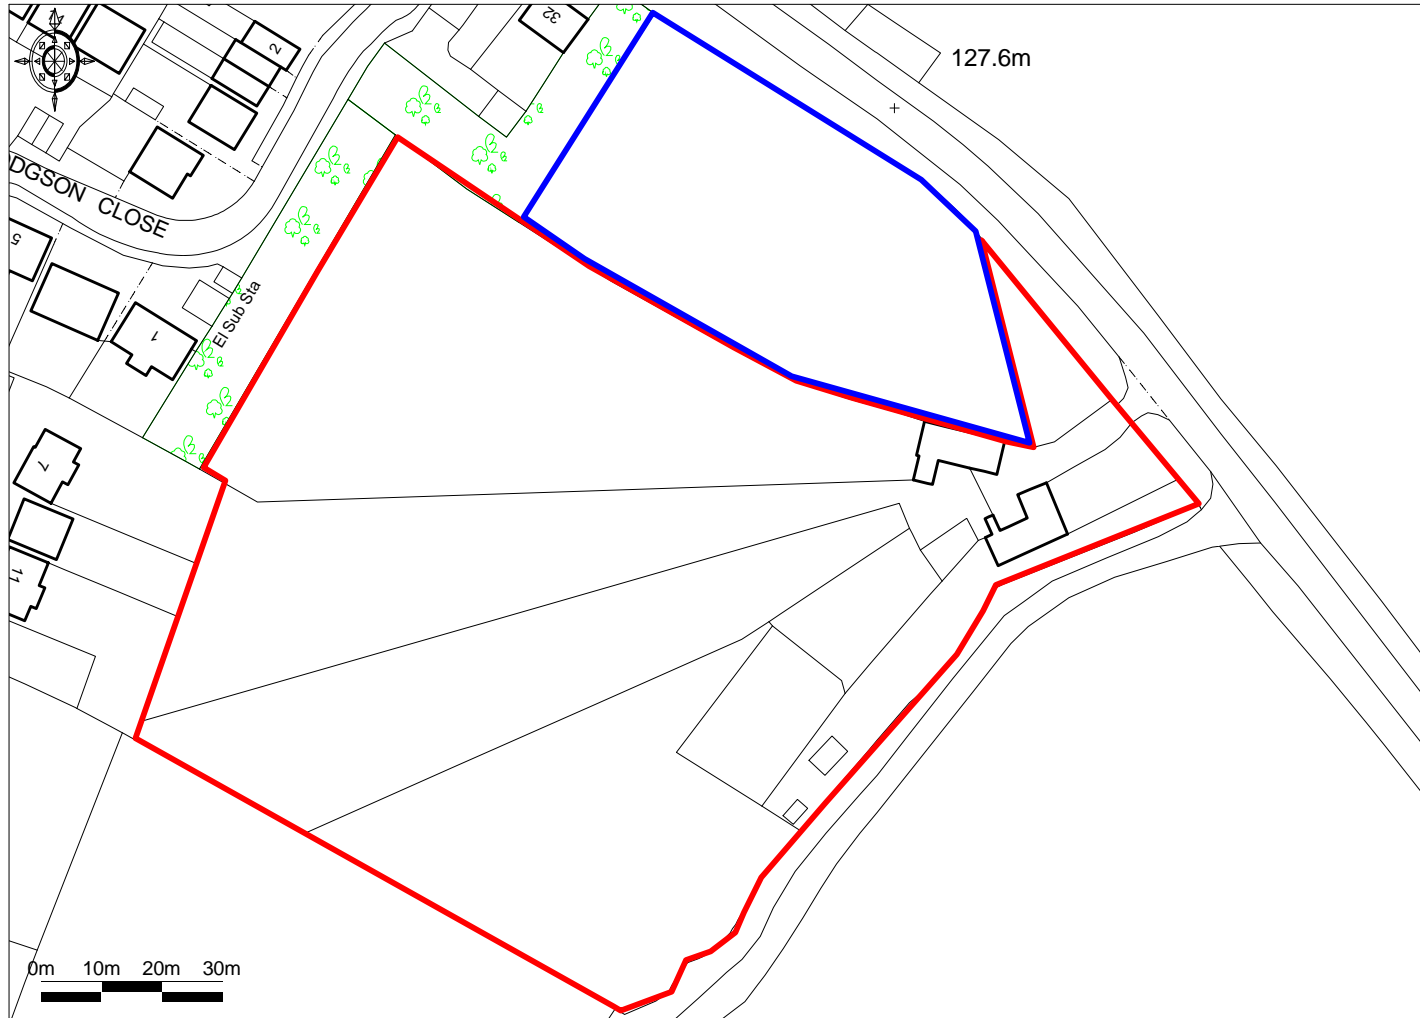

Fewcott Road, Fritwell

Ordnance Survey © Crown Copyright 2018. All rights reserved. Licence number 100022432. Plotted Scale - 1:1250